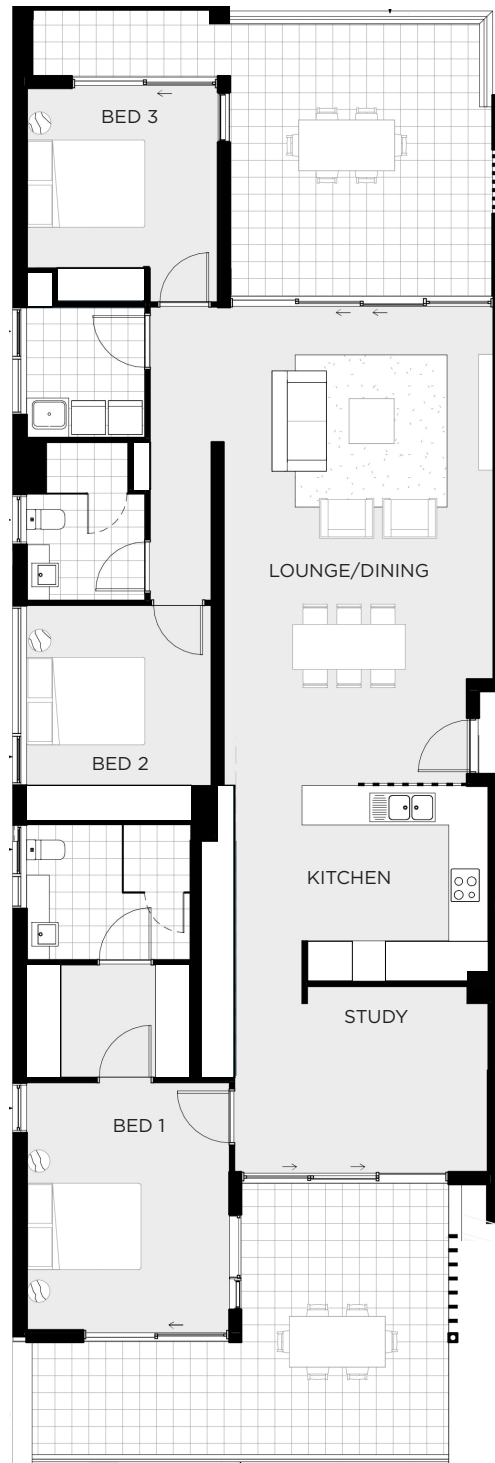

Luxury Apartment 73

3 Bed, 2 Bath + Study
(Penthouse with 2 Cars)
Second Floor
Kendall Building

THE RESIDENCES CASTLE COVE

Room Sizes

Living/Dining Area	4.7 x 8.4m
Bedroom 1	3.6 x 4.4m
En-Suite	2.9 x 2.4m
Bedroom 2	3.3 x 3.2m
Bedroom 3	3.4 x 3.2m
Bathroom	2.0 x 2.8m
Study	3.0 x 3.0m

Areas

Internal	146 SQM
Terrace	51 SQM
Total	197 SQM

Buildings

- A Deepwater
- B Willis
- C Garigal
- D Alleyne
- E Griffin
- F Kendall