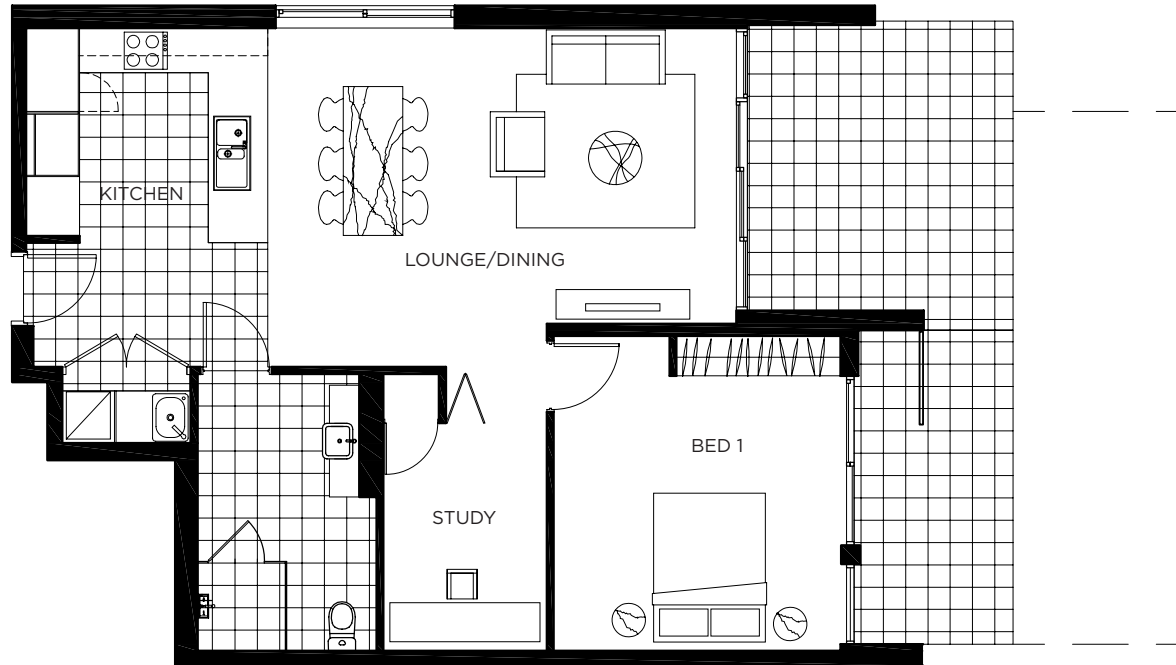

Luxury Apartment 01

1 Bed, 1 Bath + Study
Ground Level
Deepwater Building

THE RESIDENCES CASTLE COVE

Room Sizes

Living/Dining Area	6.3 x 4.0m
Bedroom 1	3.8 x 4.1m
Bathroom	2.4 x 3.7m

Areas

Internal	79 SQM
Terrace	40 SQM
Total	119 SQM